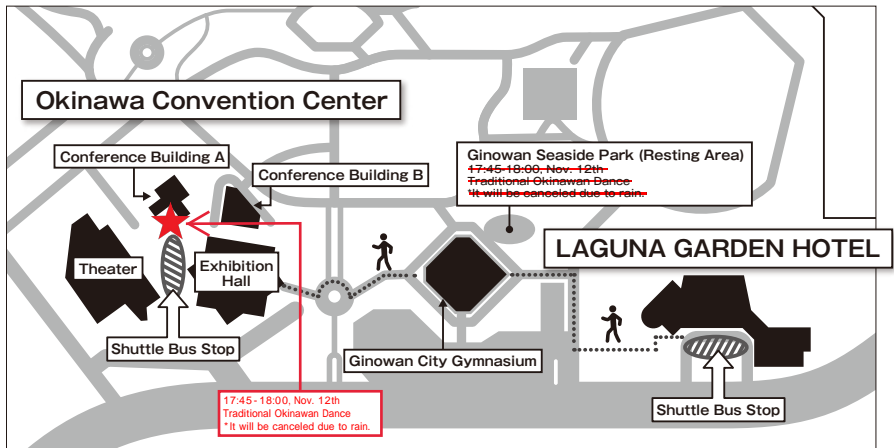

Venue

Okinawa Convention Center

4-3-1 Mashiki, Ginowan City Okinawa 901-2224, Japan

LAGUNA GARDEN HOTEL

4-1-1 Mashiki, Ginowan City Okinawa 901-2224, Japan

●By Taxi

·From Naha airport: about 40min. (14km/¥3,500)

·From Naha city: about 30min. (10km/¥3,000)

※The taxi rate and the travel time may differ according to the traffic situation.

Vicinity Map

Duration Time