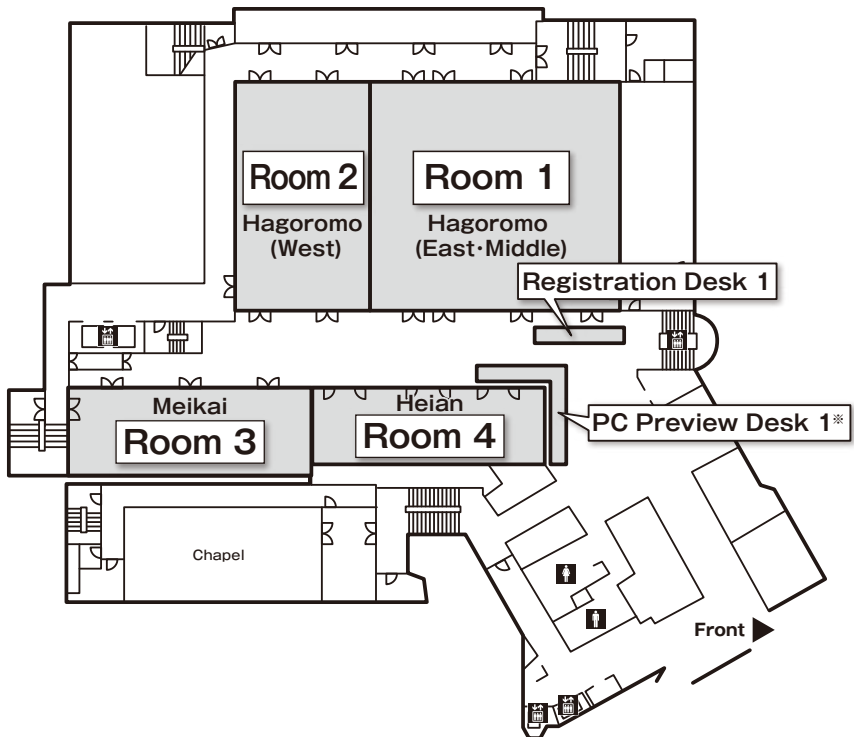

Floor Plan

LAGUNA GARDEN HOTEL

- ※PC Preview Desk 1 (at LAGUNA GARDEN HOTEL):For speakers at Room1~Room4
- ※PC Preview Desk 2 (at Okinawa Convention Center):For speakers at Room5~Room10
- ※There are two cloakrooms at the hotel front desk (2F) and the Okinawa convention center.
- ※You can take a rest at the bar lounge "PADDLE" on the 13th floor.

2F

Floor Plan

Okinawa Convention Center

※PC Preview Desk 1 (at LAGUNA GARDEN HOTEL):For speakers at Room1~Room4

※PC Preview Desk 2 (at Okinawa Convention Center):For speakers at Room5~Room10

※There are two cloakrooms at the hotel front desk (2F) and the Okinawa convention center.